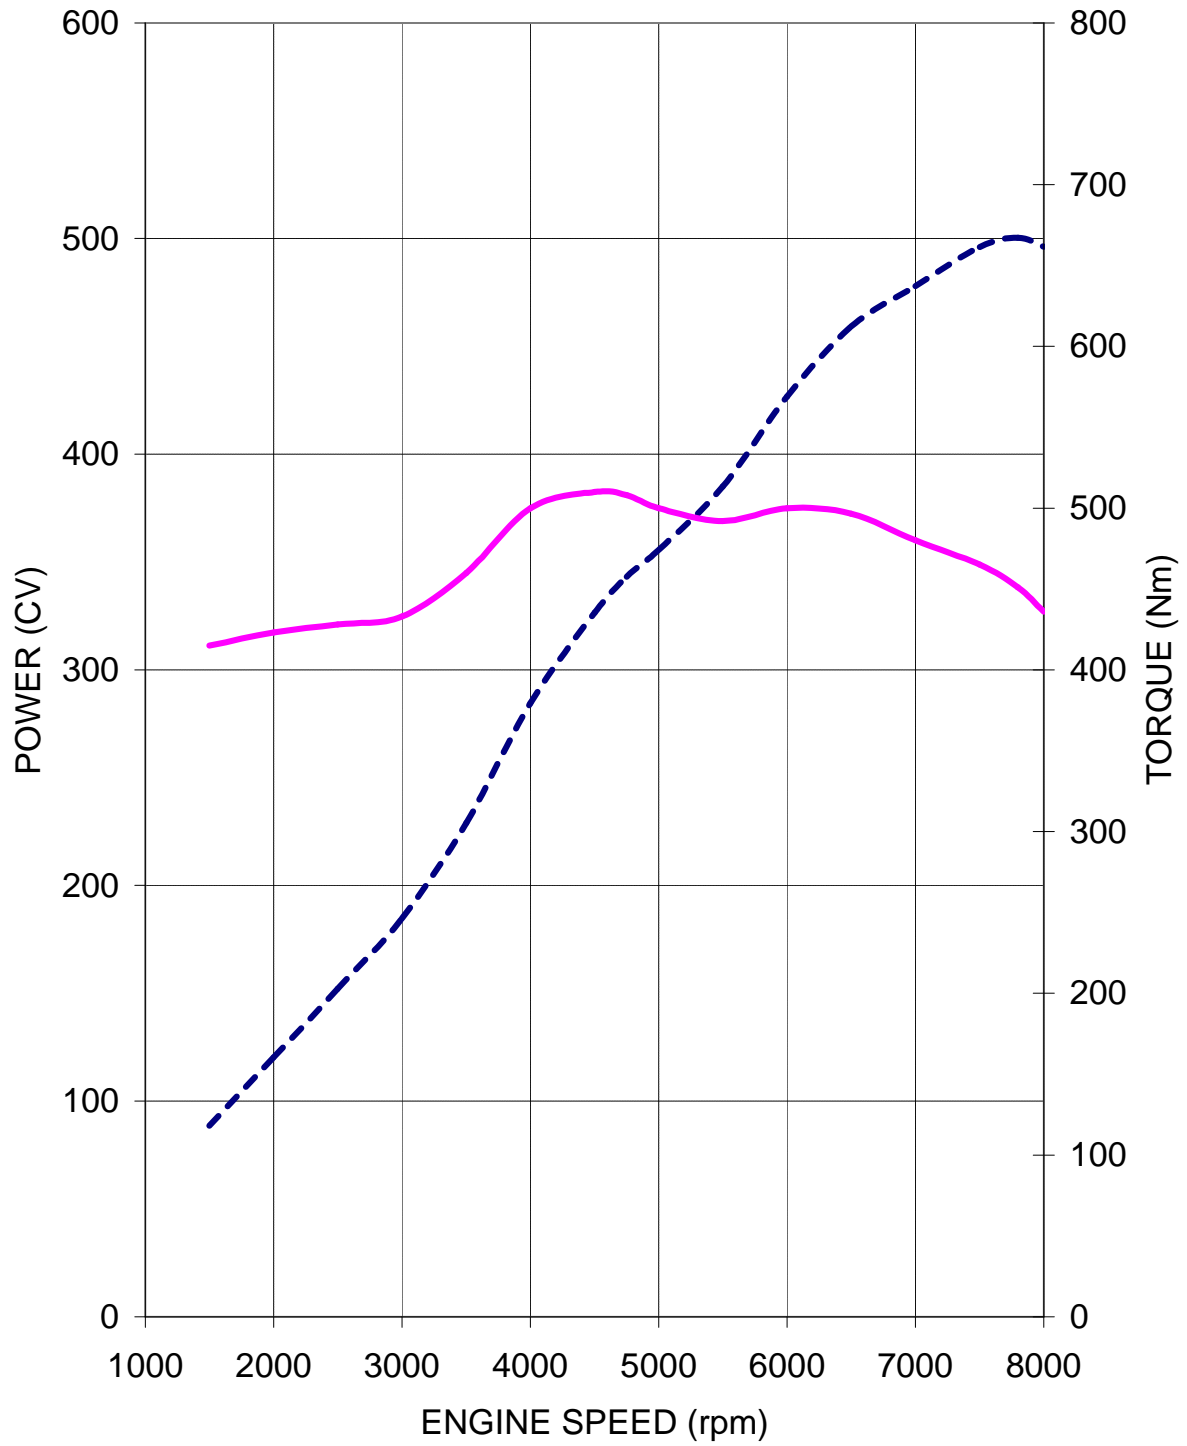

V10 Engine torque and power

--- POWER (CV) — TORQUE (Nm)